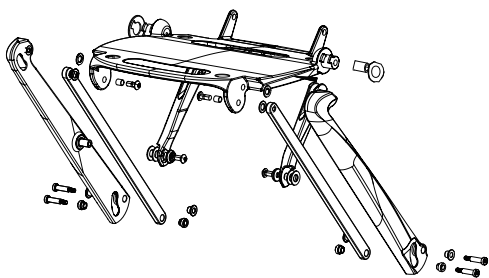

S348079 Replacement Part - Royale Air Carbon Fibre Scooter Manual Drive Locking Lever

S348080 Replacement Part - Royale Air Carbon Fibre Scooter Battery Lock Button Assembly

S348081 Replacement Part - Royale Air Carbon Fibre Scooter Cable Assembly Each

S348082 Replacement Part - Royale Air Carbon Fibre Scooter Control Box

S348083 Replacement Part - Royale Air Carbon Fibre Scooter Backrest Assembly

S348084 Replacement Part - Royale Air Carbon Fibre Scooter Seat Base Plate