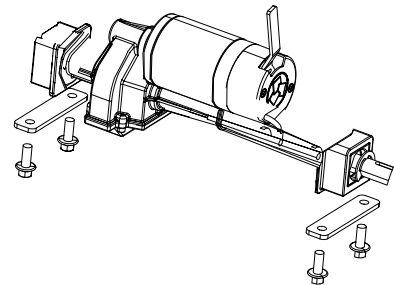

S348068 Replacement Part - Royale Air Carbon Fibre Scooter Motor Assembly