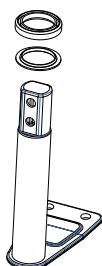

S348051 Replacement Part - Royale Air Carbon Fibre Scooter Variable Resister Each

S348052 Replacement Part - Royale Air Carbon Fibre Scooter Console Housing Lower Cover only

S348053 Replacement Part - Royale Air Carbon Fibre Scooter Throttle Lever

S348054 Replacement Part - Royale Air Carbon Fibre Scooter Handle Grips (Pair)

S348055 Replacement Part - Royale Air Carbon Fibre Scooter Front Tiller Tube Top Section

S348056 Replacement Part - Royale Air Carbon Fibre Scooter Front Tiller Tube Bottom Section

S348057 Replacement Part - Royale Air Carbon Fibre Scooter Handle Height Adjustment Bracket Assembly

S348058 Replacement Part - Royale Air Carbon Fibre Scooter Main Frame

S348059 Replacement Part - Royale Air Carbon Fibre Scooter Folding Lock Handle Assembly

S348060 Replacement Part - Royale Air Carbon Fibre Scooter Steering Base Assembly

S348061 Replacement Part - Royale Air Carbon Fibre Scooter Steering Track Rod

S348062 Replacement Part - Royale Air Carbon Fibre Scooter Steering Front Fork Assembly