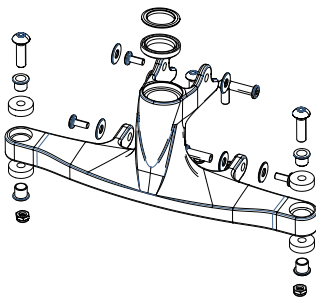

S348048 Replacement Part - Royale Air Carbon Fibre Scooter Console Display Assembly

S348049 Replacement Part - Royale Air Carbon Fibre Scooter USB Charging Port

S348050 Replacement Part - Royale Air Carbon Fibre Scooter Internal NFC Sensor Pad

S348051 Replacement Part - Royale Air Carbon Fibre Scooter Variable Resister Each

S348052 Replacement Part - Royale Air Carbon Fibre Scooter Console Housing Lower Cover only

S348053 Replacement Part - Royale Air Carbon Fibre Scooter Throttle Lever

S348054 Replacement Part - Royale Air Carbon Fibre Scooter Handle Grips (Pair)

S348055 Replacement Part - Royale Air Carbon Fibre Scooter Front Tiller Tube Top Section

S348056 Replacement Part - Royale Air Carbon Fibre Scooter Front Tiller Tube Bottom Section

S348057 Replacement Part - Royale Air Carbon Fibre Scooter Handle Height Adjustment Bracket Assembly

S348058 Replacement Part - Royale Air Carbon Fibre Scooter Main Frame

S348059 Replacement Part - Royale Air Carbon Fibre Scooter Folding Lock Handle Assembly