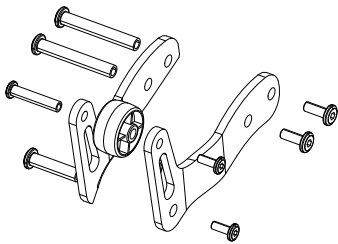

S348057 Replacement Part - Royale Air Carbon Fibre Scooter Handle Height Adjustment Bracket Assembly

S348058 Replacement Part - Royale Air Carbon Fibre Scooter Main Frame

S348059 Replacement Part - Royale Air Carbon Fibre Scooter Folding Lock Handle Assembly

S348060 Replacement Part - Royale Air Carbon Fibre Scooter Steering Base Assembly

S348061 Replacement Part - Royale Air Carbon Fibre Scooter Steering Track Rod

S348062 Replacement Part - Royale Air Carbon Fibre Scooter Steering Front Fork Assembly

S348063 Replacement Part - Royale Air Carbon Fibre Scooter Steering Front Fender LHS

S348064 Replacement Part - Royale Air Carbon Fibre Scooter Steering Front Fender RHS

S348065 Replacement Part - Royale Air Carbon Fibre Scooter Front Tyre Assembly Each

S348067 Replacement Part - Royale Air Carbon Fibre Scooter Tyre Hubcap Set of 4

S348068 Replacement Part - Royale Air Carbon Fibre Scooter Motor Assembly

S348069 Replacement Part - Royale Air Carbon Fibre Scooter Anti-Tilt Wheel Assembly Each