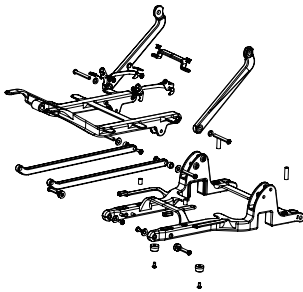

S348048 Replacement Part - Royale Air Carbon Fibre Scooter Console Display Assembly

S348049 Replacement Part - Royale Air Carbon Fibre Scooter USB Charging Port

S348050 Replacement Part - Royale Air Carbon Fibre Scooter Internal NFC Sensor Pad

S348051 Replacement Part - Royale Air Carbon Fibre Scooter Variable Resister Each

S348052 Replacement Part - Royale Air Carbon Fibre Scooter Console Housing Lower Cover only

S348053 Replacement Part - Royale Air Carbon Fibre Scooter Throttle Lever

S348054 Replacement Part - Royale Air Carbon Fibre Scooter Handle Grips (Pair)

S348055 Replacement Part - Royale Air Carbon Fibre Scooter Front Tiller Tube Top Section

S348056 Replacement Part - Royale Air Carbon Fibre Scooter Front Tiller Tube Bottom Section

S348057 Replacement Part - Royale Air Carbon Fibre Scooter Handle Height Adjustment Bracket Assembly

S348058 Replacement Part - Royale Air Carbon Fibre Scooter Main Frame

S348059 Replacement Part - Royale Air Carbon Fibre Scooter Folding Lock Handle Assembly