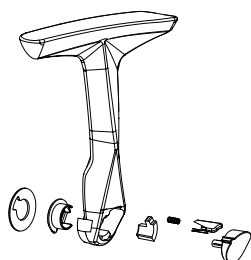

S348079 Replacement Part - Royale Air Carbon Fibre Scooter Manual Drive Locking Lever

S348080 Replacement Part - Royale Air Carbon Fibre Scooter Battery Lock Button Assembly

S348081 Replacement Part - Royale Air Carbon Fibre Scooter Cable Assembly Each

S348082 Replacement Part - Royale Air Carbon Fibre Scooter Control Box

S348083 Replacement Part - Royale Air Carbon Fibre Scooter Backrest Assembly

S348084 Replacement Part - Royale Air Carbon Fibre Scooter Seat Base Plate

S348085 Replacement Part - Royale Air Carbon Fibre Scooter Seat Base Frame

S348086 Replacement Part - Royale Air Carbon Fibre Scooter Seat Cushion

S348087 Replacement Part - Royale Air Carbon Fibre Scooter Armrest LHS