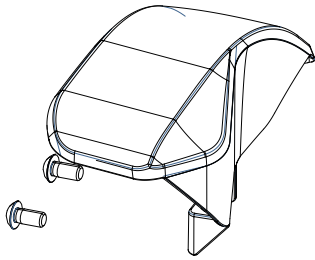

S348062 Replacement Part - Royale Air Carbon Fibre Scooter Steering Front Fork Assembly

S348064 Replacement Part - Royale Air Carbon Fibre Scooter Steering Front Fender RHS