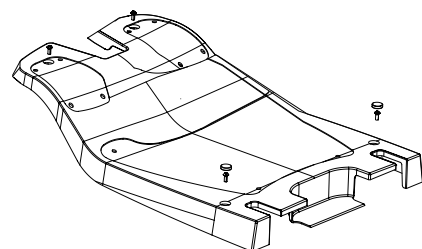

S348072 Replacement Part - Royale Air Carbon Fibre Scooter Front Base Cover Assembly