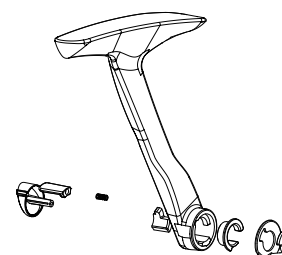

S348079 Replacement Part - Royale Air Carbon Fibre Scooter Manual Drive Locking Lever

S348080 Replacement Part - Royale Air Carbon Fibre Scooter Battery Lock Button Assembly

S348081 Replacement Part - Royale Air Carbon Fibre Scooter Cable Assembly Each

S348082 Replacement Part - Royale Air Carbon Fibre Scooter Control Box

S348083 Replacement Part - Royale Air Carbon Fibre Scooter Backrest Assembly

S348084 Replacement Part - Royale Air Carbon Fibre Scooter Seat Base Plate

S348085 Replacement Part - Royale Air Carbon Fibre Scooter Seat Base Frame

S348086 Replacement Part - Royale Air Carbon Fibre Scooter Seat Cushion

S348087 Replacement Part - Royale Air Carbon Fibre Scooter Armrest LHS