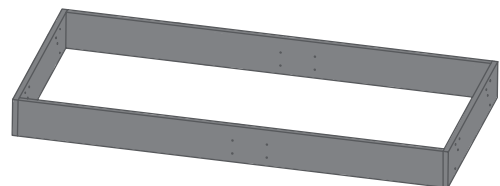

S326674 Replacement Part - Castor 3" Lockable For Royale Multi-Motion Bed (All Sizes) Each

S326687 Replacement Part - Castor 3" Non-Lockable For Royale Multi-Motion Bed (All Sizes) Each

S326657 Replacement Part - Complete Bed Surround For Royale Multi-Motion Single Bed Grey

S326653 Replacement Part - Complete Bed Surround For Royale Multi-Motion King Single Bed Grey

S326651 Replacement Part - Complete Bed Surround For Royale Multi-Motion Double Bed Grey

S326655 Replacement Part - Complete Bed Surround For Royale Multi-Motion Queen Bed Grey