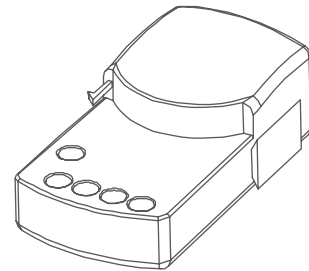

**S326638** Replacement Part - Actuator Backrest For Royale Multi-Motion Bed (All Sizes)

**S326640** Replacement Part - Actuator Height Adjusting For Royale Multi-Motion Double/Queen Bed

**S326641** Replacement Part - Actuator Height Adjusting For Royale Multi-Motion Single/King Single Bed

**S326639** Replacement Part - Actuator Knee Lift For Royale Multi-Motion Bed (All Sizes)

**S326660** Replacement Part - Control Box For Royale Multi-Motion Single/King Single Bed Each

**S348071** Replacement Part - Control Box For Royale Multi-Motion Double/Queen Bed Each

**S326658** Replacement Part - Bracket For Attachment Of Control Box To Main Frame Of Royale Multi-Motion Bed (All Sizes) Each

**S326695** Replacement Part - Power Cord To Connect Control Box To Wall Socket For Royale Multi-Motion Bed Each