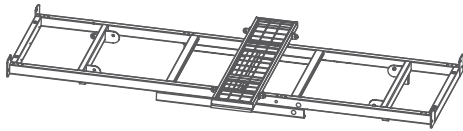

**S326663** Replacement Part - Footrest Mesh Section For Royale Multi-Motion King Single Bed

**S326662** Replacement Part - Footrest Mesh Section For Royale Multi-Motion Double Bed

**S326664** Replacement Part - Footrest Mesh Section For Royale Multi-Motion Queen Bed

**S326659** Replacement Part - Bracket For Connecting Mattress Platform To Footrest Mesh Section For Royale Multi-Motion Bed (All Sizes) Each

**S326661** Replacement Part – Foot End Mattress Retainer For Royale Multi-Motion Bed (All Sizes) Each

**S326686** Replacement Part – Main Structural Frame For Mattress Platform For Royale Multi-Motion Single Bed

**S326684** Replacement Part – Main Structural Frame For Mattress Platform For Royale Multi-Motion King Single Bed