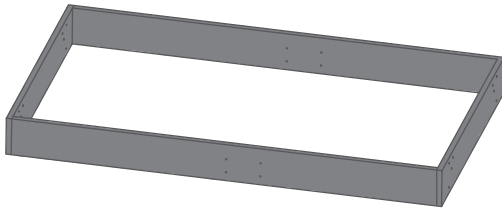

S326656 Replacement Part - Complete Bed Surround For Royale Multi-Motion Single Bed Black