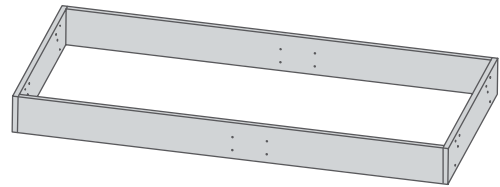

S326653 Replacement Part - Complete Bed Surround For Royale Multi-Motion King Single Bed Grey