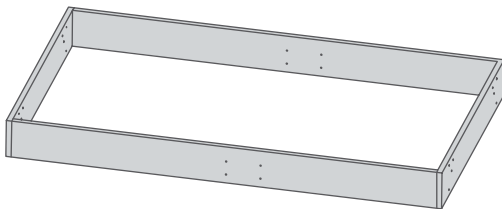

S326651 Replacement Part - Complete Bed Surround For Royale Multi-Motion Double Bed Grey