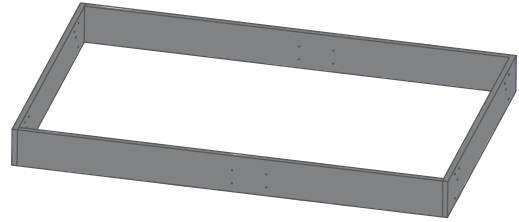

S326652 Replacement Part - Complete Bed Surround For Royale Multi-Motion King Single Bed Black

S326654 Replacement Part - Complete Bed Surround For Royale Multi-Motion Queen Bed Black