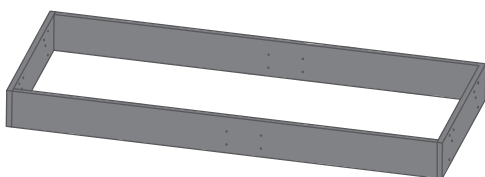

S326674 Replacement Part - Castor 3" Lockable For Royale Multi-Motion Bed (All Sizes) Each

S326687 Replacement Part - Castor 3" Non-Lockable For Royale Multi-Motion Bed (All Sizes) Each

S326657 Replacement Part - Complete Bed Surround For Royale Multi-Motion Single Bed Grey

S326653 Replacement Part - Complete Bed Surround For Royale Multi-Motion King Single Bed Grey

S326651 Replacement Part - Complete Bed Surround For Royale Multi-Motion Double Bed Grey

S326655 Replacement Part - Complete Bed Surround For Royale Multi-Motion Queen Bed Grey