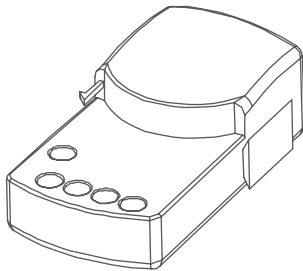

**S326638** Replacement Part - Actuator Backrest For Royale Multi-Motion Bed (All Sizes)

**S326640** Replacement Part - Actuator Height Adjusting For Royale Multi-Motion Double/Queen Bed

**S326641** Replacement Part - Actuator Height Adjusting For Royale Multi-Motion Single/King Single Bed

**S326639** Replacement Part - Actuator Knee Lift For Royale Multi-Motion Bed (All Sizes)

**S326660** Replacement Part - Control Box For Royale Multi-Motion Single/King Single Bed Each

**S348071** Replacement Part - Control Box For Royale Multi-Motion Double/Queen Bed Each

**S326658** Replacement Part - Bracket For Attachment Of Control Box To Main Frame Of Royale Multi-Motion Bed (All Sizes) Each

**S326695** Replacement Part - Power Cord To Connect Control Box To Wall Socket For Royale Multi-Motion Bed Each