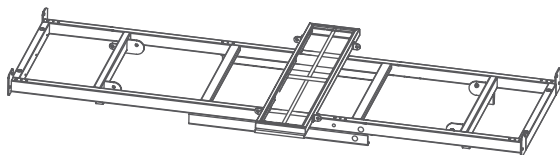

**S326659** Replacement Part - Bracket For Connecting Mattress Platform To Footrest Mesh Section For Royale Multi-Motion Bed (All Sizes) Each

**S326661** Replacement Part – Foot End Mattress Retainer For Royale Multi-Motion Bed (All Sizes) Each

**S326686** Replacement Part – Main Structural Frame For Mattress Platform For Royale Multi-Motion Single Bed

**S326684** Replacement Part – Main Structural Frame For Mattress Platform For Royale Multi-Motion King Single Bed

**S326683** Replacement Part – Main Structural Frame For Mattress Platform For Royale Multi-Motion Double Bed

**S326685** Replacement Part – Main Structural Frame For Mattress Platform For Royale Multi-Motion Queen Bed