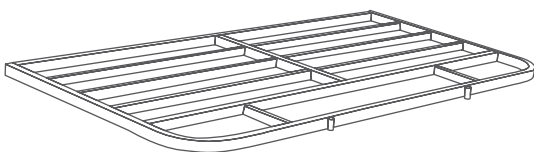

**S326644** Replacement Part - Backrest Mesh Section For Royale Multi-Motion Queen Bed

**S326673** Replacement Part - Knee Break Mesh Section For Royale Multi-Motion Single Bed

**S326671** Replacement Part - Knee Break Mesh Section For Royale Multi-Motion King Single Bed

**S326670** Replacement Part - Knee Break Mesh Section For Royale Multi-Motion Double Bed

**S326672** Replacement Part - Knee Break Mesh Section For Royale Multi-Motion Queen Bed

**S326665** Replacement Part - Footrest Mesh Section For Royale Multi-Motion Single Bed

**S326663** Replacement Part - Footrest Mesh Section For Royale Multi-Motion King Single Bed

**S326662** Replacement Part - Footrest Mesh Section For Royale Multi-Motion Double Bed

**S326664** Replacement Part - Footrest Mesh Section For Royale Multi-Motion Queen Bed