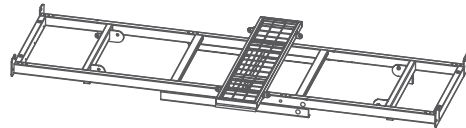

**S326659** Replacement Part - Bracket For Connecting Mattress Platform To Footrest Mesh Section For Royale Multi-Motion Bed (All Sizes) Each

**S326661** Replacement Part – Foot End Mattress Retainer For Royale Multi-Motion Bed (All Sizes) Each

**S326686** Replacement Part – Main Structural Frame For Mattress Platform For Royale Multi-Motion Single Bed

**S326684** Replacement Part – Main Structural Frame For Mattress Platform For Royale Multi-Motion King Single Bed