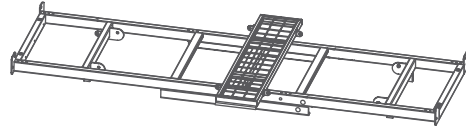

**S326663** Replacement Part - Footrest Mesh Section For Royale Multi-Motion King Single Bed

**S326662** Replacement Part - Footrest Mesh Section For Royale Multi-Motion Double Bed

**S326664** Replacement Part - Footrest Mesh Section For Royale Multi-Motion Queen Bed

**S326659** Replacement Part - Bracket For Connecting Mattress Platform To Footrest Mesh Section For Royale Multi-Motion Bed (All Sizes) Each

**S326661** Replacement Part – Foot End Mattress Retainer For Royale Multi-Motion Bed (All Sizes) Each

**S326686** Replacement Part – Main Structural Frame For Mattress Platform For Royale Multi-Motion Single Bed

**S326684** Replacement Part – Main Structural Frame For Mattress Platform For Royale Multi-Motion King Single Bed