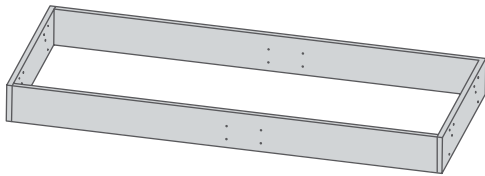

S326674 Replacement Part - Castor 3" Lockable For Royale Multi-Motion Bed (All Sizes) Each

S326687 Replacement Part - Castor 3" Non-Lockable For Royale Multi-Motion Bed (All Sizes) Each

S326657 Replacement Part - Complete Bed Surround For Royale Multi-Motion Single Bed Grey