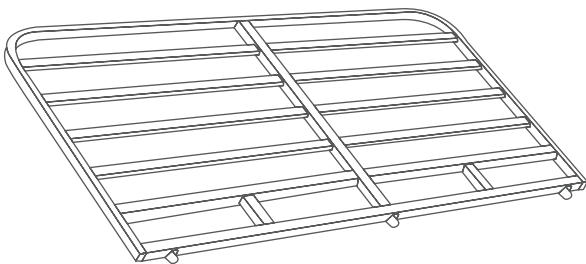

**S326658** Replacement Part - Bracket For Attachment Of Control Box To Main Frame Of Royale Multi-Motion Bed (All Sizes) Each

**S326695** Replacement Part - Power Cord To Connect Control Box To Wall Socket For Royale Multi-Motion Bed Each

**S326649** Replacement Part - Battery Backup To Suit Royale Multi-Motion Bed (All Sizes)

**S326666** Replacement Part - Hand Control For Royale Multi-Motion Bed (All Sizes)

**S326688** Replacement Accessory - Extension Cord For Hand Control For Royale Multi-Motion Bed

**S326645** Replacement Part - Backrest Mesh Section For Royale Multi-Motion Single Bed

**S326643** Replacement Part - Backrest Mesh Section For Royale Multi-Motion King Single Bed

**S326642** Replacement Part - Backrest Mesh Section For Royale Multi-Motion Double Bed