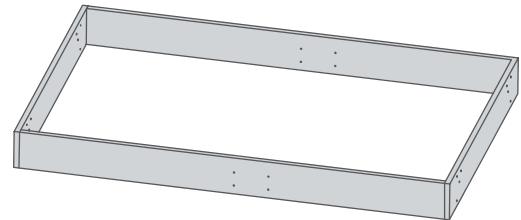

S326655 Replacement Part - Complete Bed Surround For Royale Multi-Motion Queen Bed Grey