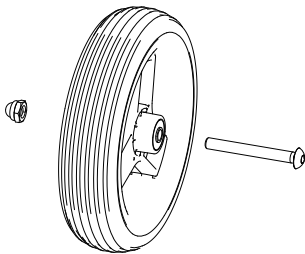

S347396 Replacement Part - Royale Air Carbon Fibre Powerchair Front Castor Universal Each