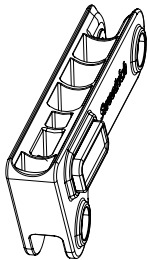

S347389 Replacement Part - Royale Air Carbon Fibre Powerchair Back Handle / Back Cane Handle Assembly Universal Each

S347390 Replacement Part - Royale Air Carbon Fibre Powerchair Half Folding Lever Assembly For Backrest Each

S347391 Replacement Part - Royale Air Carbon Fibre Powerchair Main Frame Left

S347392 Replacement Part - Royale Air Carbon Fibre Powerchair Main Frame Right

S347406 Replacement Part - Royale Air Carbon Fibre Powerchair Joystick Assembly

S347411 Replacement Part - Royale Air Carbon Fibre Powerchair Bracket Only For Joystick

S347412 Replacement Part - Royale Air Carbon Fibre Powerchair Hand Screw Only For Joystick Bracket

S347644 Replacement Part - Royale Air Carbon Fibre Powerchair Knob Only For Joystick

S347413 Replacement Part - Royale Air Carbon Fibre Powerchair Armrest Top Section Left

S347414 Replacement Part - Royale Air Carbon Fibre Powerchair Armrest Top Section Right

S347415 Replacement Part - Royale Air Carbon Fibre Powerchair Folding Mechanism Bracket Set For Armrest Left