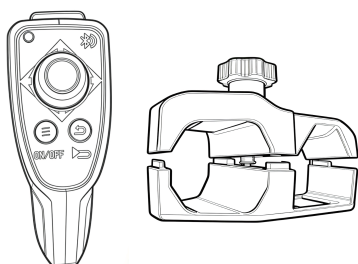

S347393 Replacement Part - Royale Air Carbon Fibre Powerchair Battery Mounting Bracket Universal Each