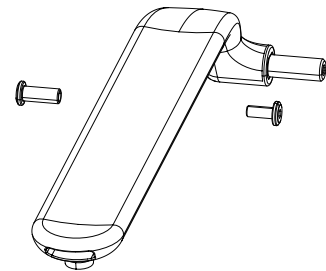

S347389 Replacement Part - Royale Air Carbon Fibre Powerchair Back Handle / Back Cane Handle Assembly Universal Each

S347390 Replacement Part - Royale Air Carbon Fibre Powerchair Half Folding Lever Assembly For Backrest Each

S347391 Replacement Part - Royale Air Carbon Fibre Powerchair Main Frame Left

S347392 Replacement Part - Royale Air Carbon Fibre Powerchair Main Frame Right

S347406 Replacement Part - Royale Air Carbon Fibre Powerchair Joystick Assembly

S347411 Replacement Part - Royale Air Carbon Fibre Powerchair Bracket Only For Joystick

S347412 Replacement Part - Royale Air Carbon Fibre Powerchair Hand Screw Only For Joystick Bracket

S347644 Replacement Part - Royale Air Carbon Fibre Powerchair Knob Only For Joystick

S347413 Replacement Part - Royale Air Carbon Fibre Powerchair Armrest Top Section Left

S347414 Replacement Part - Royale Air Carbon Fibre Powerchair Armrest Top Section Right

S347415 Replacement Part - Royale Air Carbon Fibre Powerchair Folding Mechanism Bracket Set For Armrest Left