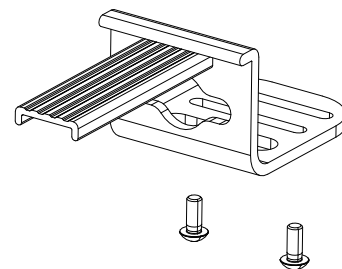

S347389 Replacement Part - Royale Air Carbon Fibre Powerchair Back Handle / Back Cane Handle Assembly Universal Each

S347390 Replacement Part - Royale Air Carbon Fibre Powerchair Half Folding Lever Assembly For Backrest Each

S347391 Replacement Part - Royale Air Carbon Fibre Powerchair Main Frame Left

S347392 Replacement Part - Royale Air Carbon Fibre Powerchair Main Frame Right

S347406 Replacement Part - Royale Air Carbon Fibre Powerchair Joystick Assembly