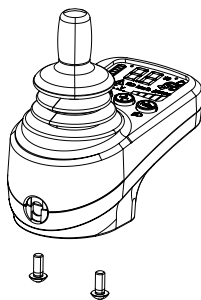

S347389 Replacement Part - Royale Air Carbon Fibre Powerchair Back Handle / Back Cane Handle Assembly Universal Each

S347390 Replacement Part - Royale Air Carbon Fibre Powerchair Half Folding Lever Assembly For Backrest Each

S347391 Replacement Part - Royale Air Carbon Fibre Powerchair Main Frame Left

S347392 Replacement Part - Royale Air Carbon Fibre Powerchair Main Frame Right

S347406 Replacement Part - Royale Air Carbon Fibre Powerchair Joystick Assembly

S347411 Replacement Part - Royale Air Carbon Fibre Powerchair Bracket Only For Joystick

S347412 Replacement Part - Royale Air Carbon Fibre Powerchair Hand Screw Only For Joystick Bracket

S347644 Replacement Part - Royale Air Carbon Fibre Powerchair Knob Only For Joystick