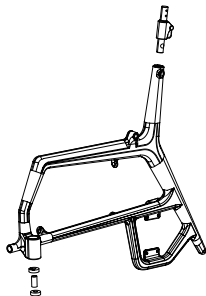

S347389 Replacement Part - Royale Air Carbon Fibre Powerchair Back Handle / Back Cane Handle Assembly Universal Each

S347390 Replacement Part - Royale Air Carbon Fibre Powerchair Half Folding Lever Assembly For Backrest Each

S347391 Replacement Part - Royale Air Carbon Fibre Powerchair Main Frame Left

S347392 Replacement Part - Royale Air Carbon Fibre Powerchair Main Frame Right

S347406 Replacement Part - Royale Air Carbon Fibre Powerchair Joystick Assembly

S347411 Replacement Part - Royale Air Carbon Fibre Powerchair Bracket Only For Joystick

S347412 Replacement Part - Royale Air Carbon Fibre Powerchair Hand Screw Only For Joystick Bracket

S347644 Replacement Part - Royale Air Carbon Fibre Powerchair Knob Only For Joystick

S347413 Replacement Part - Royale Air Carbon Fibre Powerchair Armrest Top Section Left

S347414 Replacement Part - Royale Air Carbon Fibre Powerchair Armrest Top Section Right

S347415 Replacement Part - Royale Air Carbon Fibre Powerchair Folding Mechanism Bracket Set For Armrest Left