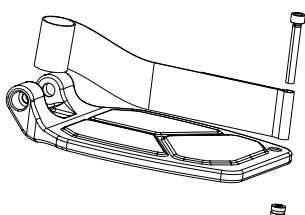

S347418 Replacement Part - Royale Air Carbon Fibre Powerchair Screw Set Only For Armrest

S347422 Replacement Part - Royale Air Carbon Fibre Powerchair Backrest Cushion Each

S347423 Replacement Part - Royale Air Carbon Fibre Powerchair Backrest Upholstery (Without Cushion) Each

S347424 Replacement Part - Royale Air Carbon Fibre Powerchair Seat Cushion Each

S347425 Replacement Part - Royale Air Carbon Fibre Powerchair Seat Upholstery Each

S347426 Replacement Part - Royale Air Carbon Fibre Powerchair Screw Set Only For Seat

S347428 Replacement Part - Royale Air Carbon Fibre Powerchair Seat Belt Assembly

S347398 Replacement Part - Royale Air Carbon Fibre Powerchair Leg Rest Hanger Universal Each

S347399 Replacement Part - Royale Air Carbon Fibre Powerchair Footplate Left