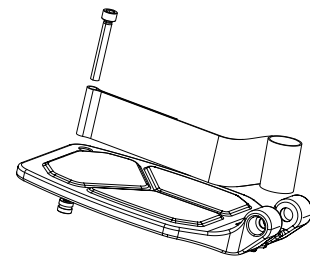

S347418 Replacement Part - Royale Air Carbon Fibre Powerchair Screw Set Only For Armrest

S347422 Replacement Part - Royale Air Carbon Fibre Powerchair Backrest Cushion Each

S347423 Replacement Part - Royale Air Carbon Fibre Powerchair Backrest Upholstery (Without Cushion) Each

S347424 Replacement Part - Royale Air Carbon Fibre Powerchair Seat Cushion Each

S347425 Replacement Part - Royale Air Carbon Fibre Powerchair Seat Upholstery Each

S347426 Replacement Part - Royale Air Carbon Fibre Powerchair Screw Set Only For Seat

S347428 Replacement Part - Royale Air Carbon Fibre Powerchair Seat Belt Assembly

S347398 Replacement Part - Royale Air Carbon Fibre Powerchair Leg Rest Hanger Universal Each

S347399 Replacement Part - Royale Air Carbon Fibre Powerchair Footplate Left