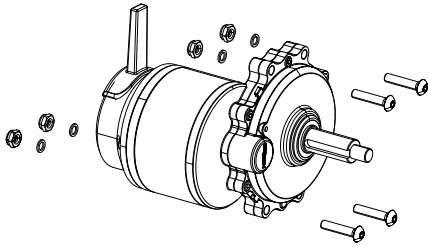

S347397 Replacement Part - Royale Air Carbon Fibre Powerchair Anti Tip Wheel Universal Each

S347404 Replacement Part - Royale Air Carbon Fibre Powerchair Motor Right