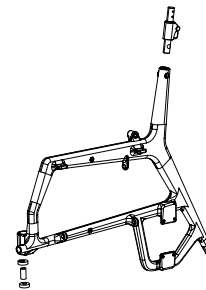

S347389 Replacement Part - Royale Air Carbon Fibre Powerchair Back Handle / Back Cane Handle Assembly Universal Each

S347390 Replacement Part - Royale Air Carbon Fibre Powerchair Half Folding Lever Assembly For Backrest Each

S347391 Replacement Part - Royale Air Carbon Fibre Powerchair Main Frame Left

S347392 Replacement Part - Royale Air Carbon Fibre Powerchair Main Frame Right

S347406 Replacement Part - Royale Air Carbon Fibre Powerchair Joystick Assembly

S347411 Replacement Part - Royale Air Carbon Fibre Powerchair Bracket Only For Joystick

S347412 Replacement Part - Royale Air Carbon Fibre Powerchair Hand Screw Only For Joystick Bracket

S347644 Replacement Part - Royale Air Carbon Fibre Powerchair Knob Only For Joystick

S347413 Replacement Part - Royale Air Carbon Fibre Powerchair Armrest Top Section Left

S347414 Replacement Part - Royale Air Carbon Fibre Powerchair Armrest Top Section Right

S347415 Replacement Part - Royale Air Carbon Fibre Powerchair Folding Mechanism Bracket Set For Armrest Left