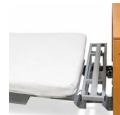

Foot end extension