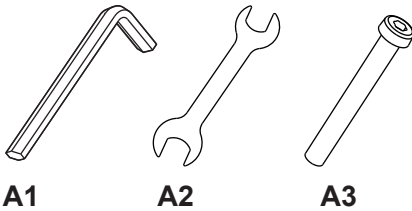

---

**S345721** Replacement Part - Royale Over Bed/  
Chair Table Pen/Book Holder Compartment

---

**S345722** Replacement Part - Royale Over Bed/  
Chair Table Swivel Arm Assembly

---

**S345723** Replacement Part - Royale Over Bed/  
Chair Table Swivel Arm Screw Set

---

**S345724** Replacement Part - Royale Over Bed/  
Chair Table Vertical Support Handle  
Bar Assembly

---

**S345725** Replacement Part - Royale Over Bed/  
Chair Table Vertical Support Handle  
Bar Bottom Bracket Only (Set)

---

**S345717** Replacement Part - Royale Over Bed/  
Chair Table Base Screw Only (Set)

---

**S345716** Replacement Part - Royale Over Bed/  
Chair Table Base Leg Assembly

---