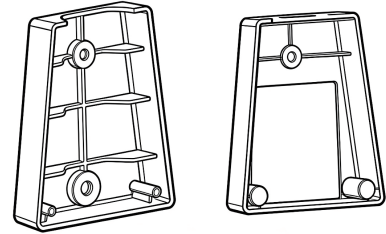

**S345718** Replacement Part - Royale Over Bed/  
Chair Table Black Ebony Tabletop Only

---

**S345719** Replacement Part - Royale Over Bed/  
Chair Table Brown Mahogany Tabletop Only

---

**S345720** Replacement Part - Royale Over Bed/  
Chair Table Cup Holder

---

**S345721** Replacement Part - Royale Over Bed/  
Chair Table Pen/Book Holder Compartment

---

**S345722** Replacement Part - Royale Over Bed/  
Chair Table Swivel Arm Assembly

---

**S345723** Replacement Part - Royale Over Bed/  
Chair Table Swivel Arm Screw Set

---

**S345724** Replacement Part - Royale Over Bed/  
Chair Table Vertical Support Handle  
Bar Assembly

---

**S345725** Replacement Part - Royale Over Bed/  
Chair Table Vertical Support Handle  
Bar Bottom Bracket Only (Set)