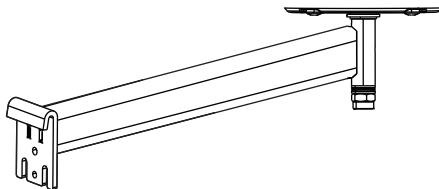

**S345718** Replacement Part - Royale Over Bed/  
Chair Table Black Ebony Tabletop Only

---

**S345719** Replacement Part - Royale Over Bed/  
Chair Table Brown Mahogany Tabletop Only

---

**S345720** Replacement Part - Royale Over Bed/  
Chair Table Cup Holder

---

**S345721** Replacement Part - Royale Over Bed/  
Chair Table Pen/Book Holder Compartment

---

**S345722** Replacement Part - Royale Over Bed/  
Chair Table Swivel Arm Assembly

---

**S345723** Replacement Part - Royale Over Bed/  
Chair Table Swivel Arm Screw Set

---

**S345724** Replacement Part - Royale Over Bed/  
Chair Table Vertical Support Handle  
Bar Assembly

---

**S345725** Replacement Part - Royale Over Bed/  
Chair Table Vertical Support Handle  
Bar Bottom Bracket Only (Set)