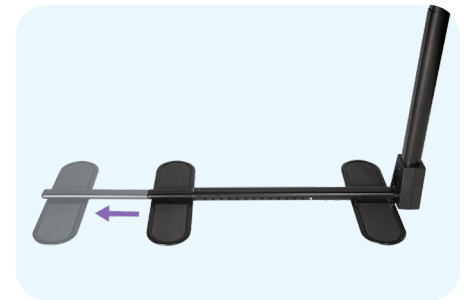

Dual swivel mechanism for flexible positioning

Support arm allows the tabletop to swing smoothly over the individual for use, then pivot away to provide clear access when standing or transferring.

Adjustable base for safer compatibility

Adjustable base designed to slide easily under a wide range of chairs, recliners and lounges. The base length can be extended to suit different furniture depths, helping achieve a stable, secure fit beneath the seating.

Stylish tabletop with everyday practicality

Laminated tabletop available in two contemporary finishes – Black Ebony or Brown Mahogany – and contains a built-in cup holder and utensil slot to keep drinks and small essentials close to hand.

Ergonomic support handle with button to adjust height

Tabletop with 360° arm swivel & 360° axis swivel

Adjustable base width & non-slip rubber base pads

Tabletop Colour Options

Black Ebony
S339491

Brown Mahogany
S339492