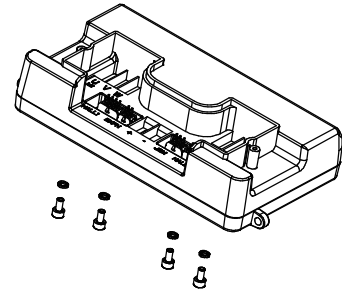

S343885 Replacement Part - Royale Rooter
Folding Roller Wheel LHS For
E40/E60-A/E60-Pro-A/E80 Each

S343886 Replacement Part - Royale Robooter Folding Roller Wheel RHS For E40/E60-A/E60-Pro-A/E80 Each

S343880 Replacement Part - Royale Robooter Control Box For E40/E60 -A/E60-Pro-A Each