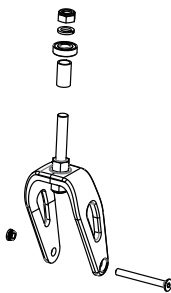

S343873 Replacement Part - Royale Robooter
Backrest Assembly (Without Backpack)
For E40 Each

S343840 Replacement Accessory - Royale
Robooter Backpack For E40/E60
-A/E60-Pro-A Each

S343884 Replacement Part - Royale Robooter
Folding Lever Mechanism Assembly
For E40/E60-A/E60-Pro-A/E80 Each

S343937 Replacement Part - Royale Robooter
Seat Cushion For E40/E60
-A/E60-Pro-A Each

S343936 Replacement Part - Royale Robooter
Seat Canvas Assembly For E40/E60
-A/E60-Pro-A/E80 Each

S343844 Replacement Accessory - Royale Robooter Seat Belt Assembly For E40/E60-A/E60-Pro-A/E80 Each

S343845 Replacement Accessory - Royale Robooter Storage Basket For E40/E80 Each

S343887 Replacement Part - Royale Robooter Footplate Assembly For E40 Each

S343853 Replacement Part - Royale Robooter 8" PU Front Wheel Assembly For E40/E80 Each