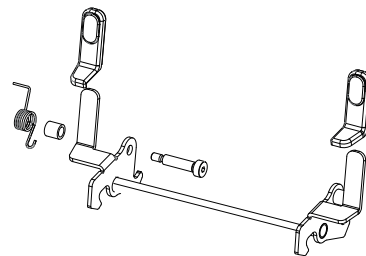

S343870 Replacement Part - Royale Robooter Armrest w/Light Assembly For E40/E60 -A/E60-Pro-A/E80 Each

S343859 Replacement Part - Royale Robooter Armrest Assembly LHS For E40 (Doesn't Include Top Cover) Each

S343861 Replacement Part - Royale Robooter Armrest Assembly RHS For E40 (Doesn't Include Top Cover) Each

S343869 Replacement Part - Royale Robooter Armrest Top Cover Only For E40/E60 -A/E60-Pro-A Each

S343863 Replacement Part - Royale Robooter Armrest LHS Cover For E40 Each

S343866 Replacement Part - Royale Robooter
Armrest RHS Cover For E40 Each

S343864 Replacement Part - Royale Robooter
Armrest LHS Round Cap Cover For
E40/E80 Each

S343867 Replacement Part - Royale Robooter
Armrest RHS Round Cap Cover For
E40/E80 Each

S343873 Replacement Part - Royale Robooter
Backrest Assembly (Without Backpack)
For E40 Each

S343840 Replacement Accessory - Royale
Robooter Backpack For E40/E60
-A/E60-Pro-A Each

S343884 Replacement Part - Royale Robooter
Folding Lever Mechanism Assembly
For E40/E60-A/E60-Pro-A/E80 Each