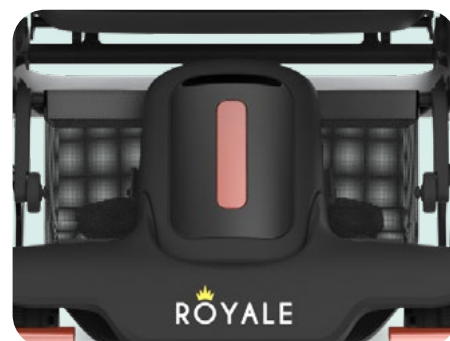

ROYALE

ROBOTOOTER

Effortless mobility for everyday freedom

E80

The Royale Robooter E80 Powerchair brings together carbon fibre engineering and contemporary design for mobility on the go. Weighing just 15.9 kg, it's one of the lightest powered wheelchairs in its class – built for convenience, style and comfort.

E80

Stylish carbon fibre powerchair built for life on the go

The ideal choice for those who want the freedom to go anywhere – without the weight.

Every detail of the E80 is made for effortless mobility. The carbon fibre frame balances strength and style while the intuitive folding feature makes transport and storage easy. Flexible attendant controls and LED lighting add smart functionality.

Carbon fibre frame

Just 15.9kg for easy lifting

Foldable frame

Compact for transport

Ergonomic seat angle

Supports posture

E80

- ▶ **Sleek gradient finish**
Modern aesthetic
- ▶ **LED front & rear lights**
Improved visibility
- ▶ **Ergonomic seat & backrest**
Comfort for daily use

Attendant control

Via app or bluetooth remote

Storage included

Rear backpack & underseat basket

Airline-compatible battery

12 AH battery is ideal for travel

Specifications

Frame Colour	Black / White
Frame Material	Carbon Fibre
Safe Working Load (SWL)	150 kg
Battery Type	Lithium-Ion
Battery Size	Standard: 12 AH Optional: 20 AH or 25 AH
Range	18 km (12 AH) 25 km (20 AH) 29 km (25 AH)
Max Speed	8 km/h
Size (W x L x H Assembled)	62.8 x 99.8 x 96.5 cm
Seat Width	42 cm