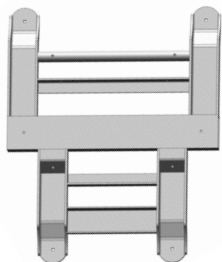

**S333263** Replacement Part - Royale Quick Shift Deluxe Upper Handle Support

**S333259** Replacement Part - Royale Quick Shift Deluxe and Swivel Lower Leg Support PU Pad Each

**S333289** Replacement Part - Royale Quick Shift Deluxe Height Adjustment Plunger Assembly

**S333269** Replacement Part - Royale Quick Shift Deluxe Brackets For Upright Support Each

**S333270** Replacement Part - Royale Quick Shift Deluxe Bracket Screws Each

**S333265** Replacement Part - Royale Quick Shift Deluxe Shell For Base Platform

**S333268** Replacement Part - Royale Quick Shift Deluxe Base Plate Assembly

**S333266** Replacement Part - Royale Quick Shift Deluxe Rear Large Wheels Each

**S333267** Replacement Part - Royale Quick Shift Deluxe  
Brake Left

---

**S333288** Replacement Part - Royale Quick Shift Deluxe  
Brake Right

---

**S333271** Replacement Part - Royale Quick Shift Deluxe  
Brake Axle Only

---

**S336078** Replacement Part - Royale Quick Shift Deluxe  
Underneath Small Castor Each