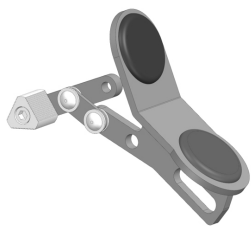

**S333263** Replacement Part - Royale Quick Shift Deluxe Upper Handle Support

**S333259** Replacement Part - Royale Quick Shift Deluxe and Swivel Lower Leg Support PU Pad Each

**S333289** Replacement Part - Royale Quick Shift Deluxe Height Adjustment Plunger Assembly

**S333269** Replacement Part - Royale Quick Shift Deluxe Brackets For Upright Support Each

**S333270** Replacement Part - Royale Quick Shift Deluxe Bracket Screws Each

**S333265** Replacement Part - Royale Quick Shift Deluxe Shell For Base Platform

**S333268** Replacement Part - Royale Quick Shift Deluxe Base Plate Assembly

**S333266** Replacement Part - Royale Quick Shift Deluxe Rear Large Wheels Each

**S333267** Replacement Part - Royale Quick Shift Deluxe  
Brake Left

---

**S333288** Replacement Part - Royale Quick Shift Deluxe  
Brake Right

---

**S333271** Replacement Part - Royale Quick Shift Deluxe  
Brake Axle Only

---

**S336078** Replacement Part - Royale Quick Shift Deluxe  
Underneath Small Castor Each