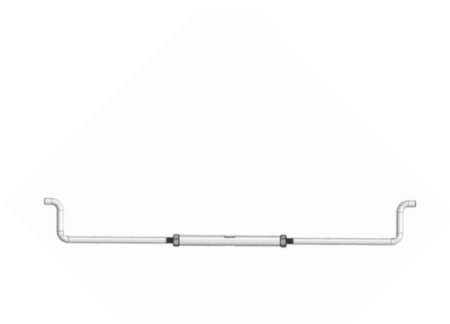

**S333263** Replacement Part - Royale Quick Shift Deluxe Upper Handle Support

**S333259** Replacement Part - Royale Quick Shift Deluxe and Swivel Lower Leg Support PU Pad Each

**S333289** Replacement Part - Royale Quick Shift Deluxe Height Adjustment Plunger Assembly

**S333269** Replacement Part - Royale Quick Shift Deluxe Brackets For Upright Support Each

**S333270** Replacement Part - Royale Quick Shift Deluxe Bracket Screws Each

**S333265** Replacement Part - Royale Quick Shift Deluxe Shell For Base Platform

**S333268** Replacement Part - Royale Quick Shift Deluxe Base Plate Assembly

**S333266** Replacement Part - Royale Quick Shift Deluxe Rear Large Wheels Each

**S333267** Replacement Part - Royale Quick Shift Deluxe  
Brake Left

---

**S333288** Replacement Part - Royale Quick Shift Deluxe  
Brake Right

---

**S333271** Replacement Part - Royale Quick Shift Deluxe  
Brake Axle Only

---

**S336078** Replacement Part - Royale Quick Shift Deluxe  
Underneath Small Castor Each